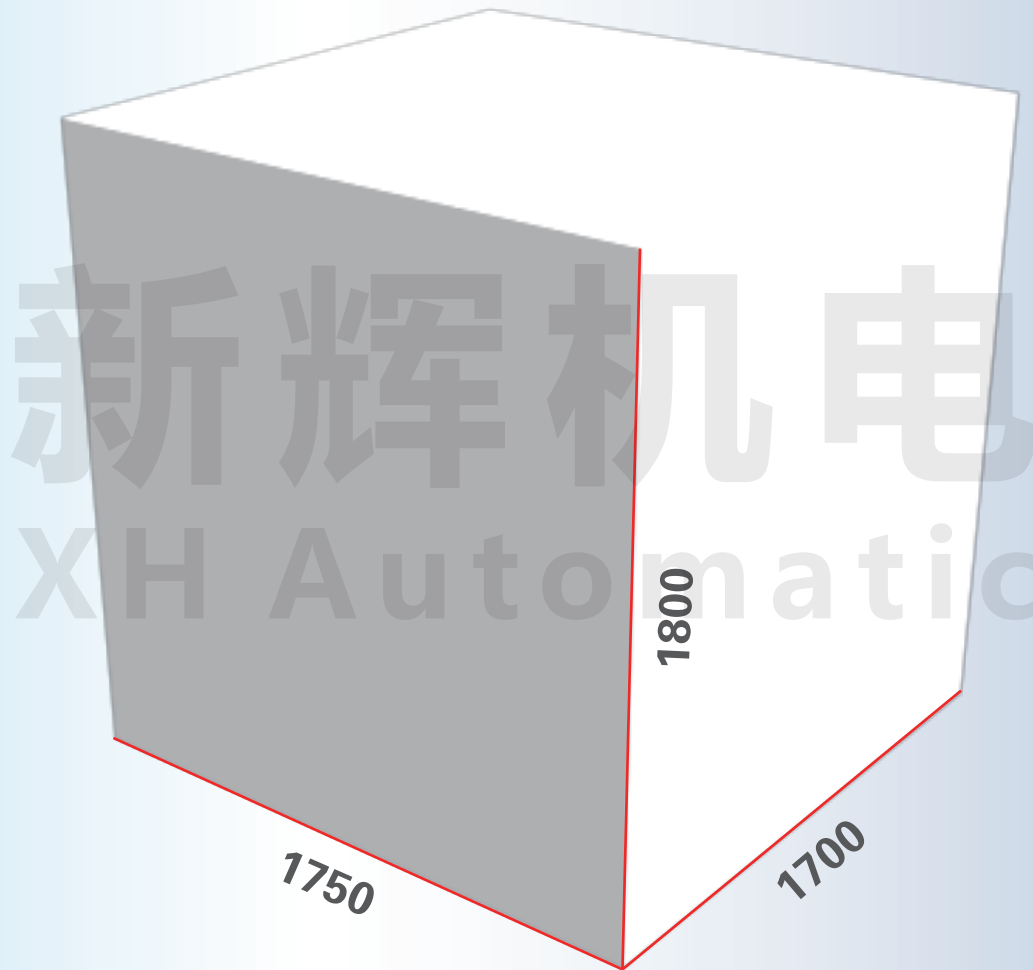

自动压换向器机

Automatic Pressure Commutator Machine

(单位/work unit: mm)

※尺寸可根据客户需求定制

Size can be customized according to customer requirements