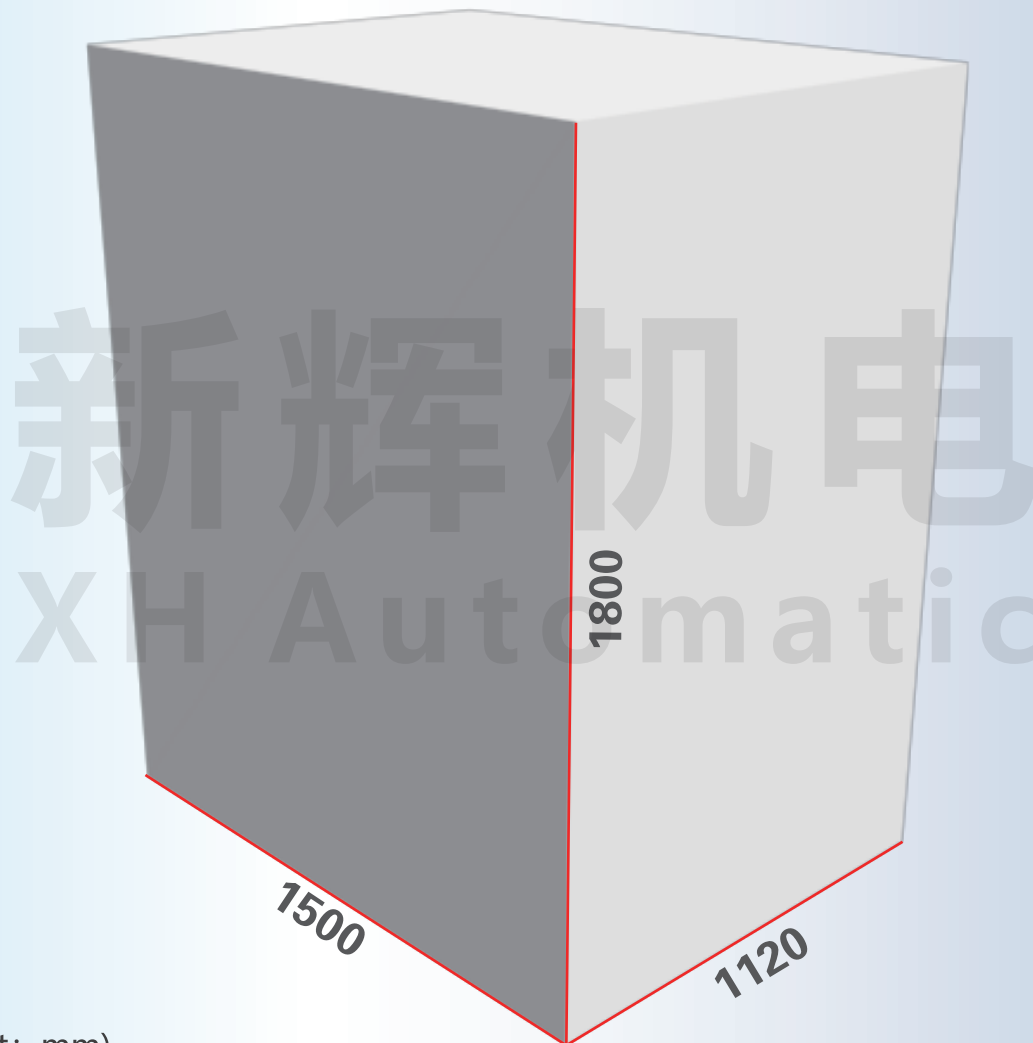

自动入轴机

Automatic commutator machine

(单位/work unit: mm)

※尺寸可根据客户需求定制

Size can be customized according to customer requirements