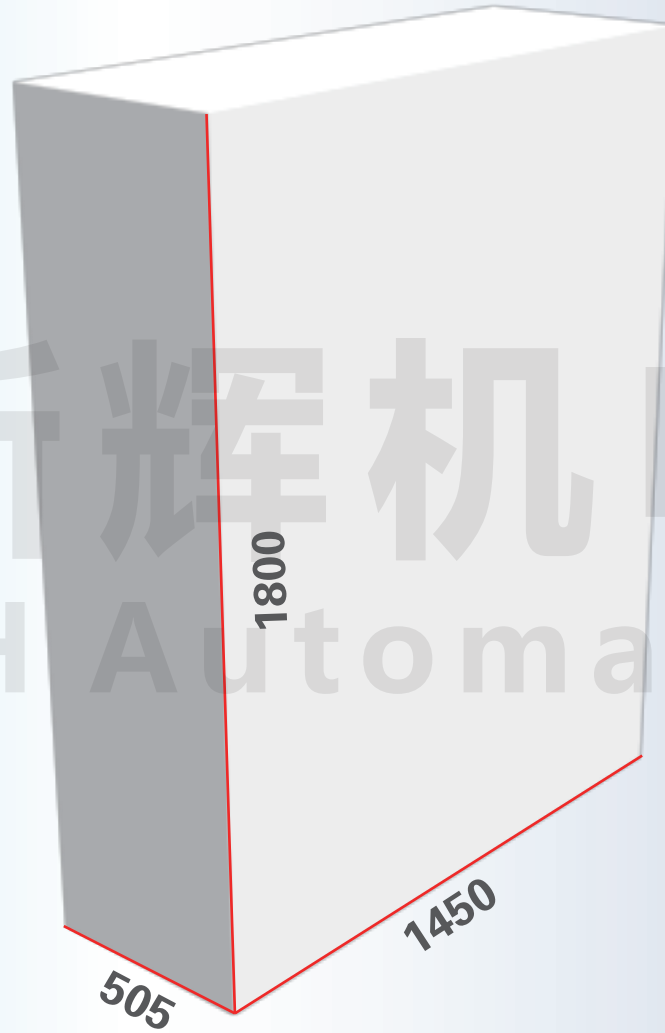

定子无刷槽纸机

Stator Brushless Slot Paper Machine

(单位/work unit: mm)

※尺寸可根据客户需求定制

Size can be customized according to customer requirements