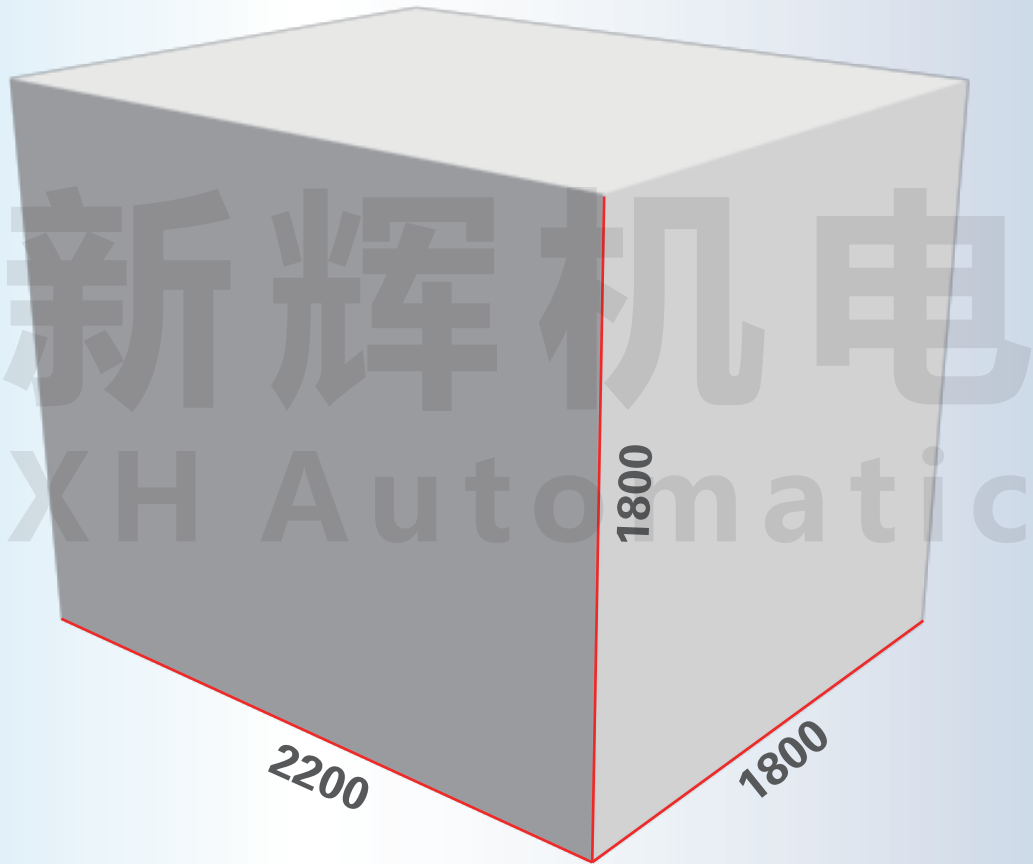

自动端板换向器一体机

Automatic Endplate Commutator All-In-One Machine

(单位/work unit: mm)

※尺寸可根据客户需求定制

Size can be customized according to customer requirements