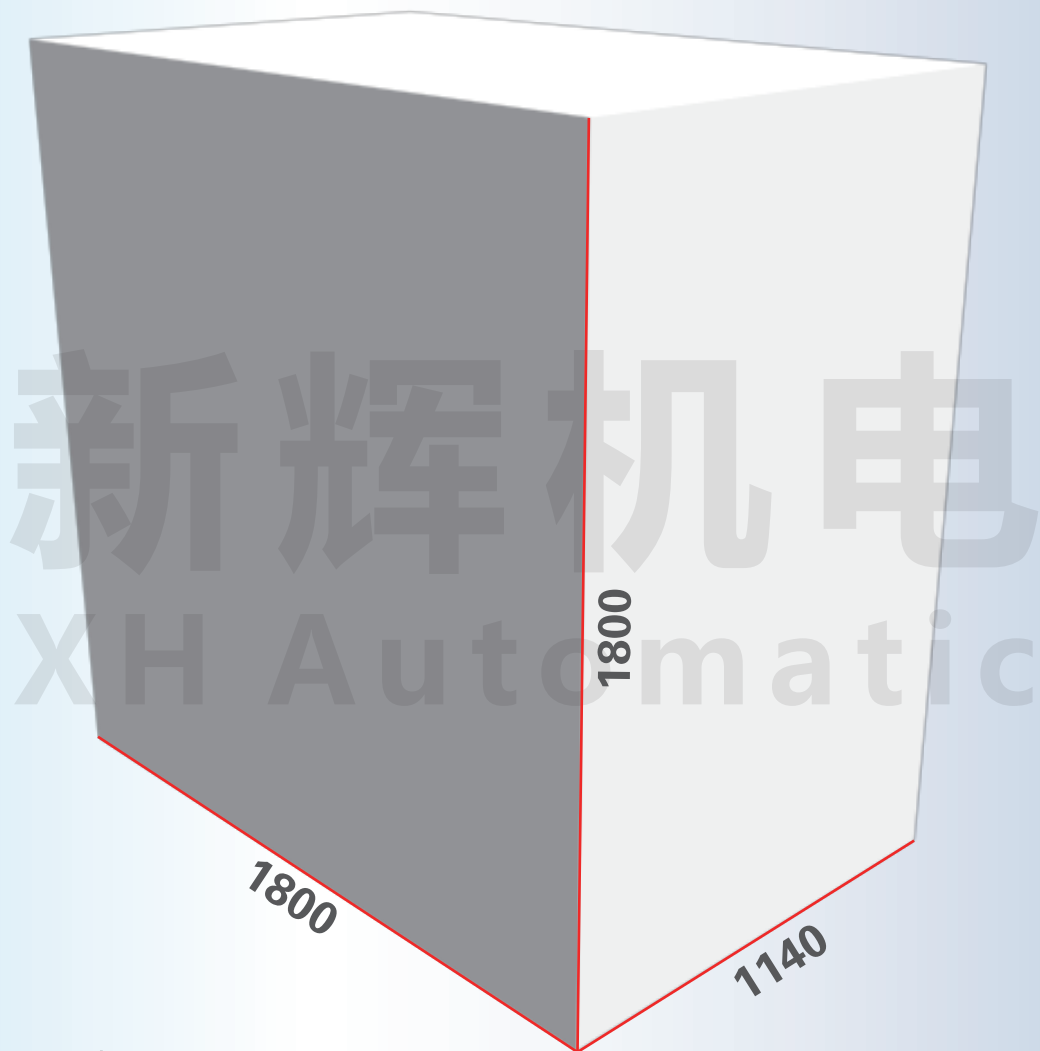

自动双工位高频点焊机

Automatic Double Station High Frequency Spot Welder

(单位/work unit: mm)

※尺寸可根据客户需求定制

Size can be customized according to customer requirements